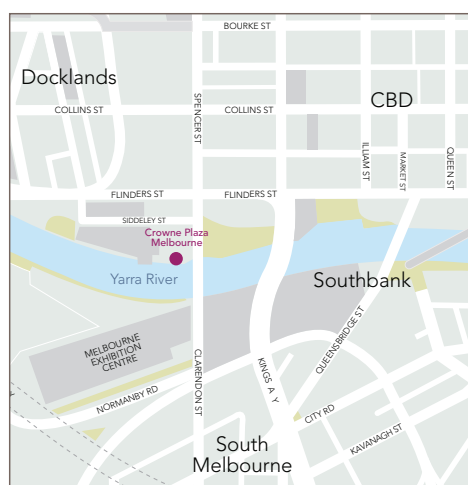

ENJOY ALL MELBOURNE HAS TO OFFER. GET A FRESH POINT OF VIEW AT CROWNE PLAZA MELBOURNE.

ACCOMMODATION

- 385 rooms including 13 suites
- Rooms with views of the city, South Wharf or Yarra River
- 42" interactive TV's
- Foxtel and movies on demand
- Tea and coffee making facilities
- WiFi access
- IHG® Rewards Club

IDEAL LOCATION

- Walking distance to the Melbourne Convention and Exhibition Centre, CBD, Docklands and Southbank precincts
- Convenient freeway access
- 25 minutes to Melbourne Airport

HOTEL FACILITIES

- Gymnasium
- Heated outdoor swimming pool
- Business centre

HOTEL SERVICES

- Valet parking
- 24 hour reception and concierge services
- 24 hour in-room dining

CONFERENCE & EVENTS

- Seven flexible event spaces
- Event space can cater up to 150 people
- Some rooms with river views
- Smaller boardrooms also available
- IHG® Business Rewards

RESTAURANT AND BAR

- Lobby Bar open 7 days serving express breakfast, lunch and snacks.
- Clarendon St Grill open 7 days serving buffet breakfast and a la carte dinner menu